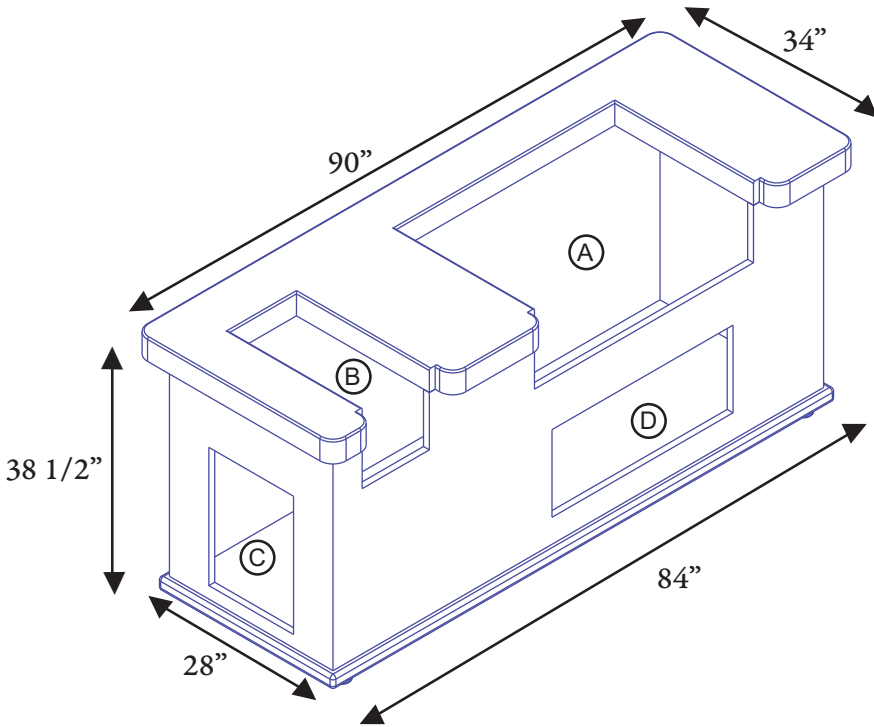

Model# DC790-BS-84B