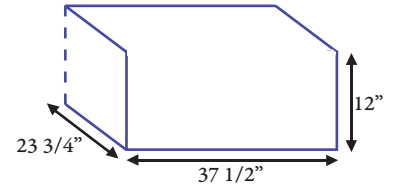

Ⓐ Requires Model # E790i or A790i grill