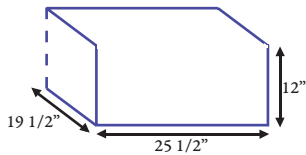

Model# DC430-BB-60A

Ⓔ Requires Model # A430i grill