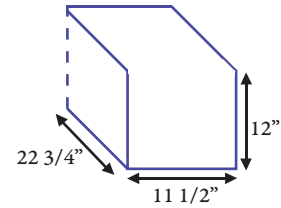

Ⓑ Requires Model # 3281 (Double Side Burner)