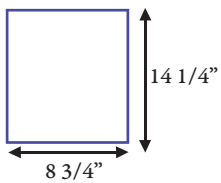

Ⓕ Requires Model # 3280 (Side Burner)